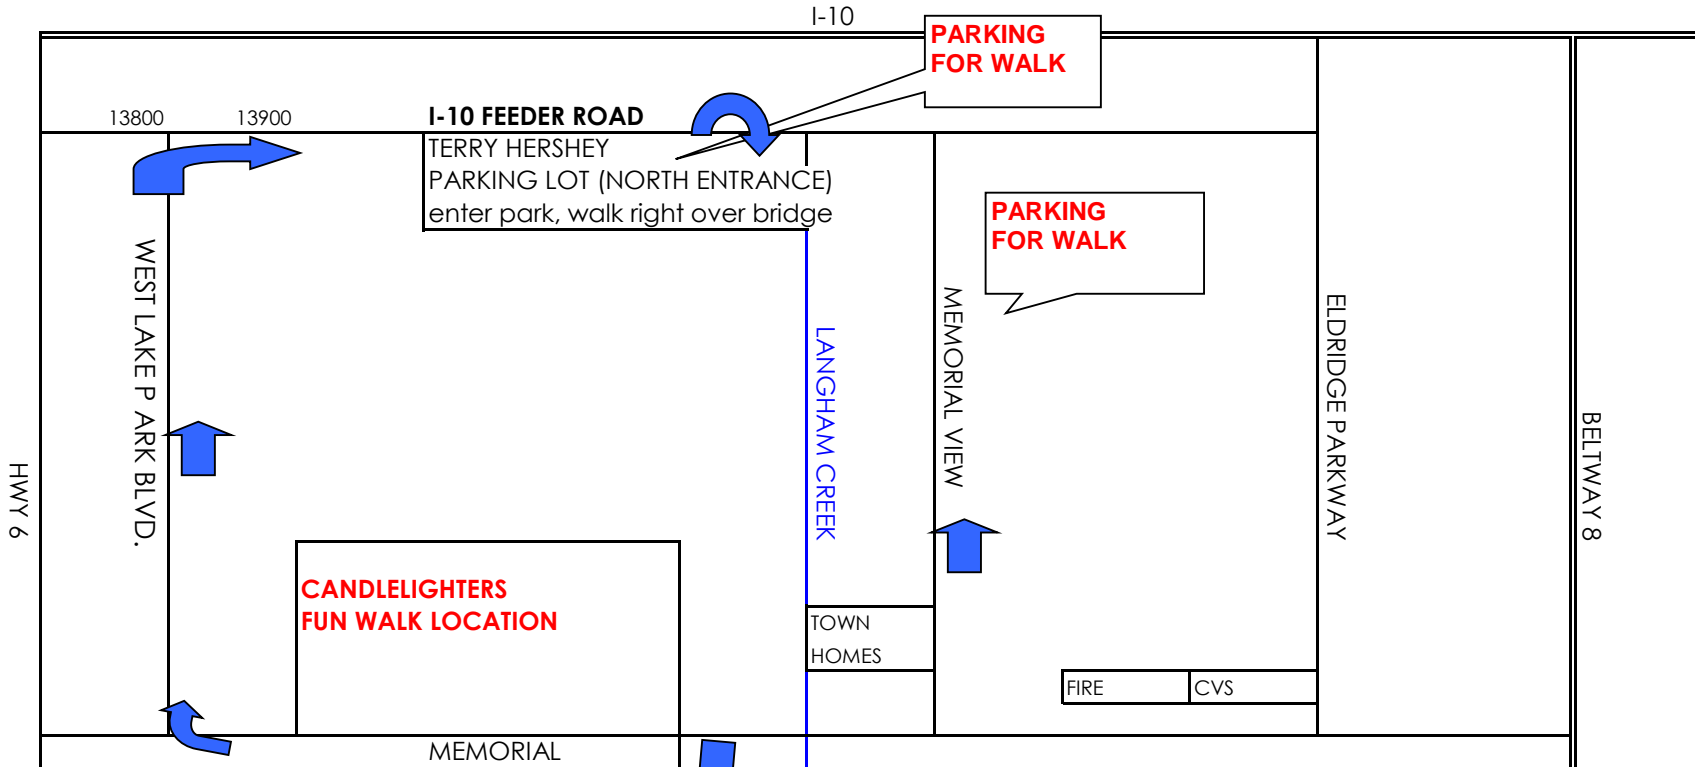

Candlelighters Fun Walk Saturday, September 11th Terry Hershey Park

PARKING IN TERRY HERSHEY LOT ON I-10 FEEDER, MEMORIAL VIEW OR MEMORIAL MEWS

CONSTRUCTION ON MEMORIAL BETWEEN DAIRY ASHFORD AND WILCREST!!!!!!

**PARKING
FOR
WALK**

S MAYDE CREEK DR

MEMORIAL MEWS

**PARKING
FOR
WALK**